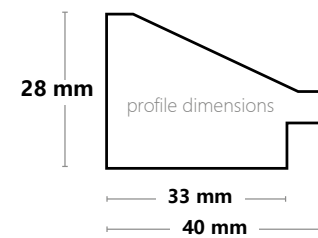

UNIQUE DESIGN OF MIRROR *MARBELLA*

A modern combination of rectangular mdf frame and rounded mirror pane. Perfect solution for those who seek something unique.

MIRROR
MARBELLA AU
 37x132 cm

profile
 dimensions

MIRROR
MARBELLA AK
 37x132 cm

profile
 dimensions

STANDING MIRROR
VIENNA AB
42x147 cm

VIENNA AB 42X147

VIENNA
AB

LISBOA AU 42X147

STANDING MIRROR
LISBOA
 42x147 cm

LISBOA
 AU

LISBOA
 AG

STANDING MIRROR
FLORENCE AU
 46x146 cm

profile dimensions

FLORENCE
AU

SICILIA AK 46X146

STANDING MIRROR
SICILIA
 46x146 cm

Sicilia
AD

Sicilia
AO