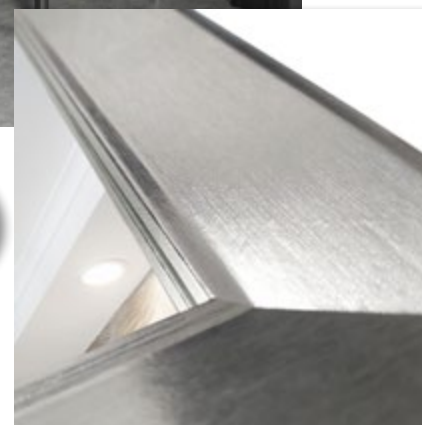

STANDING MIRRORS

- 16 Vienna
- 17 Lisboa
- 18 Florence
- 19 Sicilia

DECORATIVE MIRRORS

- 20 Black Ornament
- 27 Oak Ornament

MR031 Luca 69x95

MIRRORS

WALL | STANDING

- made with MDF in Europe
- various moulding shapes
- covered with high quality foils that imitate wood, gold and fabric.

LINCOLN AK 37X142

MIRROR
LINCOLN
37x142 cm

LINCOLN
AK

LINCOLN
AS

LINCOLN
AF

LINCOLN
PU

LINCOLN
AO

profile dimensions