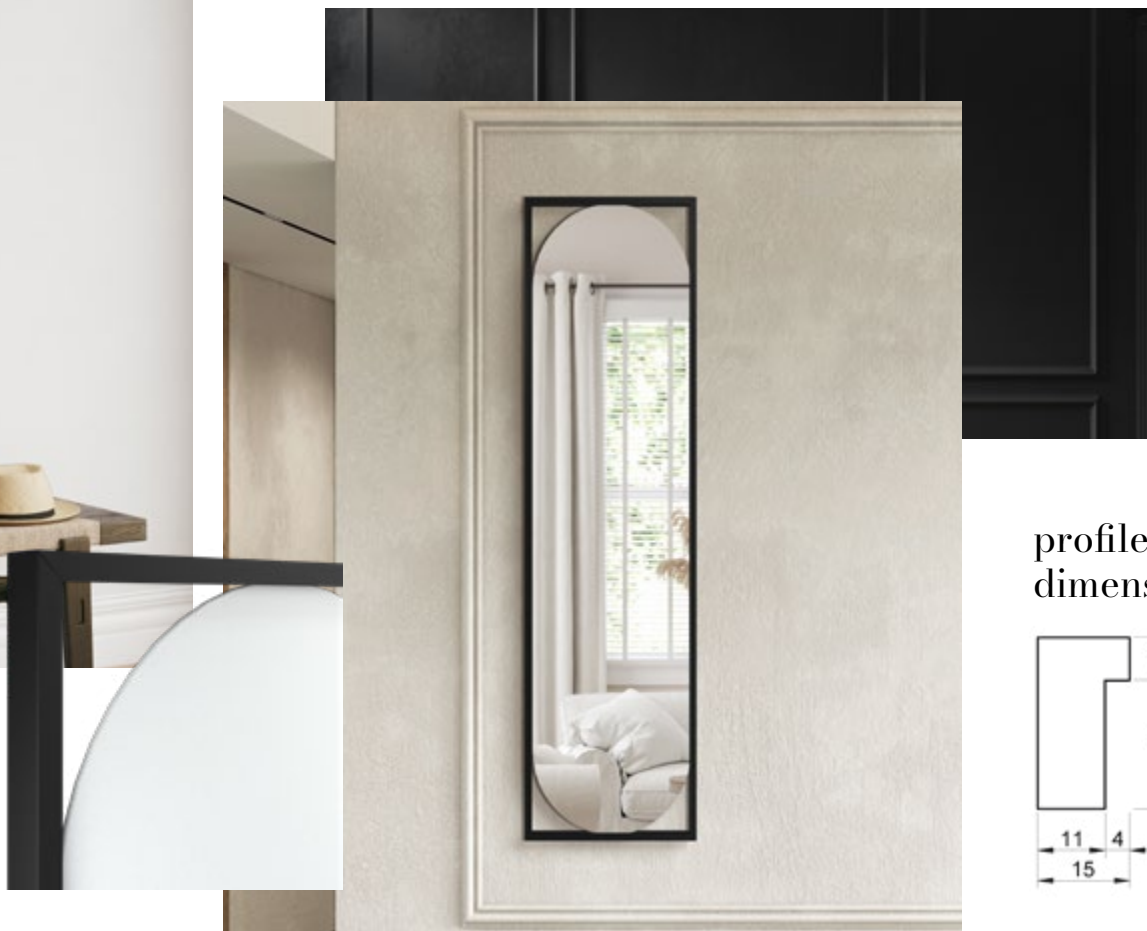

UNIQUE DESIGN OF MIRROR *MARBELLA*

A modern combination of rectangular mdf frame and rounded mirror pane. Perfect solution for those who seek something unique.

MIRROR
MARBELLA AU
 37x132 cm

profile
 dimensions

MIRROR
MARBELLA AK
 37x132 cm

profile
 dimensions

STANDING MIRROR
VIENNA AB
42x147 cm

VIENNA AB 42X147

VIENNA
AB

LISBOA AU 42X147

STANDING MIRROR
LISBOA
 42x147 cm

LISBOA
 AU