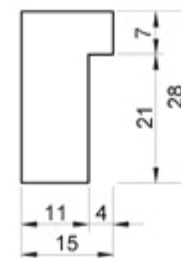

UNIQUE DESIGN OF MIRROR *MARBELLA*

A modern combination of rectangular mdf frame and rounded mirror pane. Perfect solution for those who seek something unique.

MIRROR
MARBELLA AU
 37x132 cm

profile
 dimensions

MIRROR
MARBELLA AK
 37x132 cm

profile
 dimensions

STANDING MIRROR
VIENNA AB
42x147 cm

VIENNA AB 42X147

VIENNA
AB

LISBOA AU 42X147

STANDING MIRROR
LISBOA
 42x147 cm

LISBOA
 AU