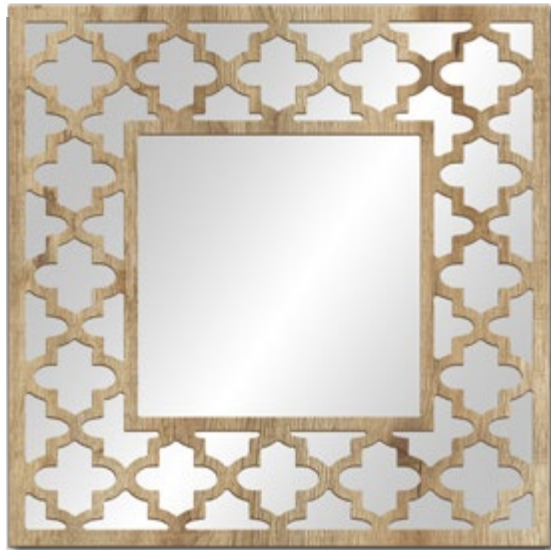

OAK ORNAMENT DECORATIVE MIRRORS

- made with natural MDF covered with oak-imitating foil
- various shapes and ornamental patterns achieved thanks to CNC technology,
- perfect for rustical and boho interiors.

ORNAMENT OAK

Ø 50 cm

MR001
Sophie

MR002
Alice

MR003
Julie

ORNAMENT OAK

50x50 cm

MR004
Annette