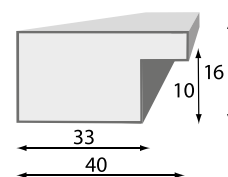

UNIQUE DESIGN OF MIRROR *MARBELLA*

A modern combination of rectangular mdf frame and rounded mirror pane. Perfect solution for those who seek something unique.

MIRROR
MARBELLA AU
 37x132 cm

profile
 dimensions

MIRROR
MARBELLA AK
 37x132 cm

profile
 dimensions

STANDING MIRROR
VIENNA AB
42x147 cm

VIENNA AB 42X147

VIENNA
AB

LISBOA AU 42X147

STANDING MIRROR
LISBOA
 42x147 cm

LISBOA
 AU

LISBOA
 AG

STANDING MIRROR
FLORENCE AU
 46x146 cm

profile dimensions

FLORENCE
AU

SICILIA AK 46X146

STANDING MIRROR
SICILIA
 46x146 cm

Sicilia
AD

Sicilia
AO