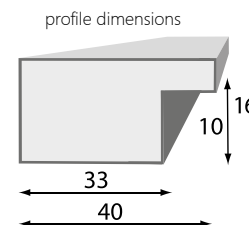

STANDING MIRROR
SICILIA
46x146 cm