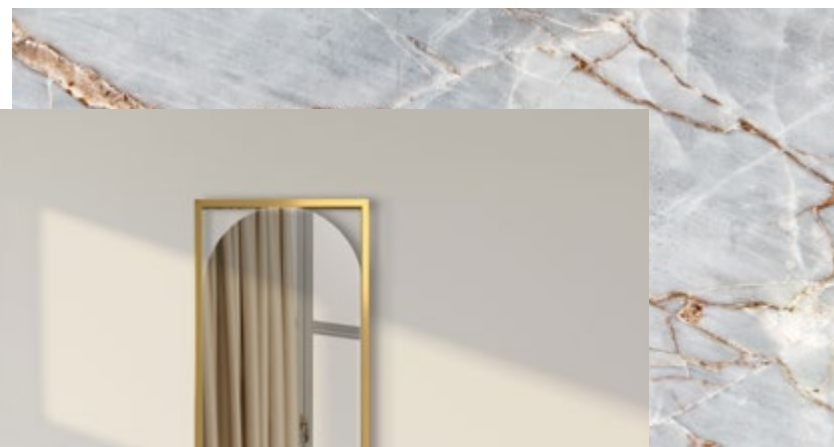

UNIQUE DESIGN OF MIRROR *MARBELLA*

A modern combination of rectangular mdf frame and rounded mirror pane. Perfect solution for those who seek something unique.

MIRROR
MARBELLA AU
 37x132 cm

profile
 dimensions